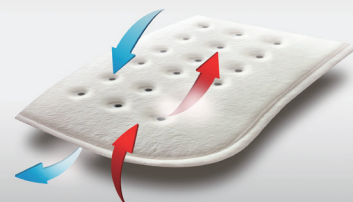

WE-167UBAHD

Color available in ○ ● ●

Electric Underblanket

Cosy fleece | With additional foot warmer

Our feet reflect the health conditions of our bodies. When your feet are warmed up, the warmth circulates your body and keeps the body warm. With additional foot warmers, Wellcare provides the best solution for people whose feet are usually cold and helps them have a better sleep.

Moreover, 4D DWF technology is utilized in this product as well. With this innovative design, the warmth circulation will not only warm's one's body but create a comfortable bed climate.

4D DWF brings you 3 most important benefits:

- Better breathability
- Uniquely designed holes to provide 360 degrees warmth circulation
- Warmth kept at a constant temperature

4D DWF Technology
Brings you warmth dynamically

Electric Underblanket

Cosy fleece | With additional foot warmer

- A comfortable bed climate can be created easily

- 4D DWF is for more comfort, warmth and breathability

- Additional foot warmer to provide more warmth for feet

PRODUCT FEATURES

- 4D DWF technology
- Upper side with cosy fleece fabric
- Single size approx. 80 x 150cm
- With additional foot warmer
- APS - Active Protection System
- 4 temperature settings
- 120 minutes timer auto switch-off
- Turbo heating