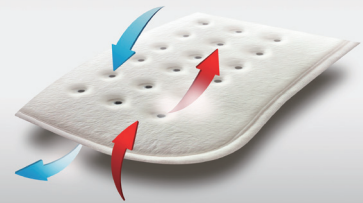

WE-167UBATHD

Color available in ○ ● ●

Electric Underblanket

Cosy fleece | Double size | With additional foot warmer

Our feet reflect the health conditions of our bodies. When your feet are warmed up, the warmth circulates your body and keeps the body warm. With additional foot warmers, Wellcare provides the best solution for people whose feet are usually cold and helps them have a better sleep.

Also, this product comes with 2 controllers which allow you and your loved ones to control the temperature you desire individually.

Moreover, 4D DWF technology is utilized in this product as well. With this innovative design, the warmth circulation will not only warm's one's body but create a comfortable bed climate.

4D DWF brings you 3 most important benefits:

- Better breathability
- Uniquely designed holes to provide 360 degrees warmth circulation
- Warmth kept at a constant temperature

4D DWF Technology
Brings you warmth dynamically

Electric Underblanket

Cosy fleece | Double size | With additional foot warmer

- 4D DWF is for more comfort, warmth and breathability

- Additional foot warmer to provide more warmth for feet

- 2 independent temperature controllable zones