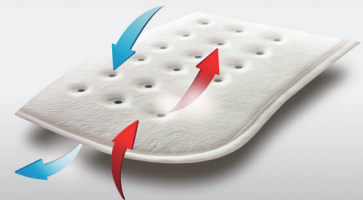

WE-167CMHD

Color available in ●

Snuggly Heating Cushion

Large size

Wellcare snuggly heating cushion is ergonomically designed and built specifically for lower back support, and can also be used on various areas of the body such as shoulders, lower abdomen to stimulate better circulation and provide better support to the body. It is also multifunctional that it becomes a heating pad when you remove the inner pillow!

Moreover, 4D DWF technology is utilized in this product as well. When the product is in use, it delivers dynamic warmth and surrounds you with several hundreds of strands of warmth.

4D DWF brings you 3 most important benefits:

- Better breathability
- Uniquely designed holes to provide 360 degrees warmth circulation
- Warmth kept at a constant temperature

4D DWF Technology
Brings you warmth dynamically

Snuggly Heating Cushion

Large size

- The magic you need to light up your home

- 4D DWF is for more comfort, warmth and breathability

- Both a heating cushion and pad

PRODUCT FEATURES

- 4D DWF technology
- Size : 45 x 45cm
- Work as a heating pad without inner pillow
- Perfect for back, waist or abdomen
- APS - Active Protection System
- 4 temperature settings
- 90 minutes timer auto switch-off
- Turbo heating