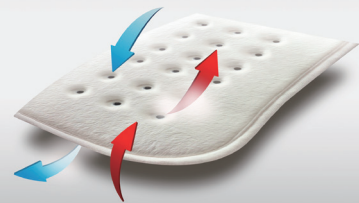

WE-167UBAHD

Color available in ○

Electric Underblanket

Eco fleece | With additional foot warmer

Our feet reflect the health conditions of our bodies. When your feet are warmed up, the warmth circulates your body and keeps the body warm. With additional foot warmers, Wellcare provides the best solution for people whose feet are usually cold and helps them have a better sleep.

Moreover, 4D DWF technology is utilized in this product as well. With this innovative design, the warmth circulation will not only warm's one's body but create a comfortable bed climate.

4D DWF brings you 3 most important benefits :

- Better breathability
- Uniquely designed holes to provide 360 degrees warmth circulation
- Warmth kept at a constant temperature

4D DWF Technology
Brings you warmth dynamically

Electric Underblanket

Eco fleece | With additional foot warmer

- A comfortable bed climate can be created easily

- 4D DWF is for more comfort, warmth and breathability

- Additional foot warmer to provide more warmth for feet

PRODUCT FEATURES

- 4D DWF technology
- Both sides with eco fleece fabric
- Single size approx. 80 x 150cm
- With additional foot warmer
- APS-Active Protection System
- 4 temperature settings
- 120 minutes timer auto switch-off
- Turbo heating