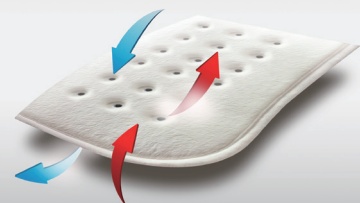

WE-167SPLHD

Color available in ●

Soothing Heating Pad

Large size

All revolutionary creation comes from a simple belief, care around you. Wellcare large size soothing heating pad provides maximum coverage with more than 260 strands of warmth flow. It can be used not only on your lower back, but on lower abdomen and other parts where the warmth is needed.

Moreover, 4D DWF technology is utilized in this product as well. With this innovative technology, this heating pad provides you with the greatest relaxation and comfort.

4D DWF brings you 3 most important benefits:

- Better breathability
- Uniquely designed holes to provide 360 degrees warmth circulation
- Warmth kept at a constant temperature

4D DWF Technology
Brings you warmth dynamically

Soothing Heating Pad

Large size

- Perfect for shoulder, back, waist & abdomen

- 4D DWF is for more comfort, warmth and breathability

- Removable cover with one side for heat accumulation & the other side for breathability

PRODUCT FEATURES