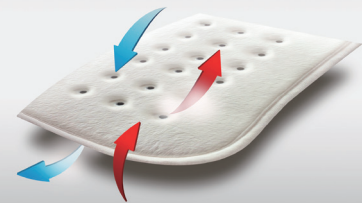

## Electric Underblanket

Baby fleece | With additional foot warmer

Our feet reflect the health conditions of our bodies. When your feet are warmed up, the warmth circulates your body and keeps the body warm. With additional foot warmers, Wellcare provides the best solution for people whose feet are usually cold and helps them have a better sleep.

Moreover, 4D DWF technology is utilized in this product as well. With this innovative design, the warmth circulation will not only warm's one's body but create a comfortable bed climate.

4D DWF brings you 3 most important benefits:

- Better breathability
- Uniquely designed holes to provide 360 degrees warmth circulation
- Warmth kept at a constant temperature

4D DWF Technology  
Brings you warmth dynamically

# Electric Underblanket

Baby fleece | With additional foot warmer

- A comfortable bed climate can be created easily

- 4D DWF is for more comfort, warmth and breathability

- Additional foot warmer to provide more warmth for feet