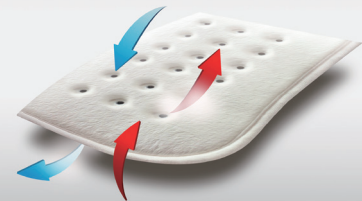

WE-167UBATHD

Color available in

Electric Underblanket

Eco fleece | Double size | With additional foot warmer

Our feet reflect the health conditions of our bodies. When your feet are warmed up, the warmth circulates your body and keeps the body warm. With additional foot warmers, Wellcare provides the best solution for people whose feet are usually cold and helps them have a better sleep.

Also, this product comes with 2 controllers which allow you and your loved ones to control the temperature you desire individually.

Moreover, 4D DWF technology is utilized in this product as well. With this innovative design, the warmth circulation will not only warm's one's body but create a comfortable bed climate.

4D DWF brings you 3 most important benefits :

- Better breathability
- Uniquely designed holes to provide 360 degrees warmth circulation
- Warmth kept at a constant temperature

4D DWF Technology
Brings you warmth dynamically

Electric Underblanket

Eco fleece | Double size | With additional foot warmer

- 4D DWF is for more comfort, warmth and breathability

- Additional foot warmer to provide more warmth for feet

- 2 independent temperature controllable zones