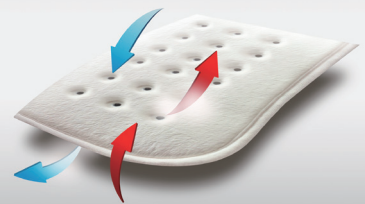

WE-167UBTHD

Color available in ○

Electric Underblanket

Eco fleece | Double size

Wellcare underblankets may relieve the stuffiness people usually experience and reduce the rate of people kicking off blankets while sleeping. This double-sized underblanket comes with 2 controllers which allow you and your loved ones to control the temperature you desire individually. With top-side of the blanket being eco fleece, it presents itself with its true original color, touch, and feel.

Moreover, 4D DWF technology is utilized in this product as well. With this innovative design, the warmth circulation will not only warm's one's body but create a comfortable bed climate.

4D DWF brings you 3 most important benefits:

- Better breathability
- Uniquely designed holes to provide 360 degrees warmth circulation
- Warmth kept at a constant temperature

4D DWF Technology
Brings you warmth dynamically

Electric Underblanket

Eco fleece | Double size

- A comfortable bed climate can be created easily

- 4D DWF is for more comfort, warmth and breathability

- 2 controllers for individual temperature adjustment

PRODUCT FEATURES

- 4D DWF technology
- Both sides with eco fleece fabric
- Double size approx. 140 x 150cm
- 2 controllers for individual adjustment
- APS - Active Protection System
- 4 temperature settings
- 120 minutes timer auto switch-off
- Turbo heating
- Detachable controller
- Machine washable at 30°C
- Energy saving
- 2 x 60W